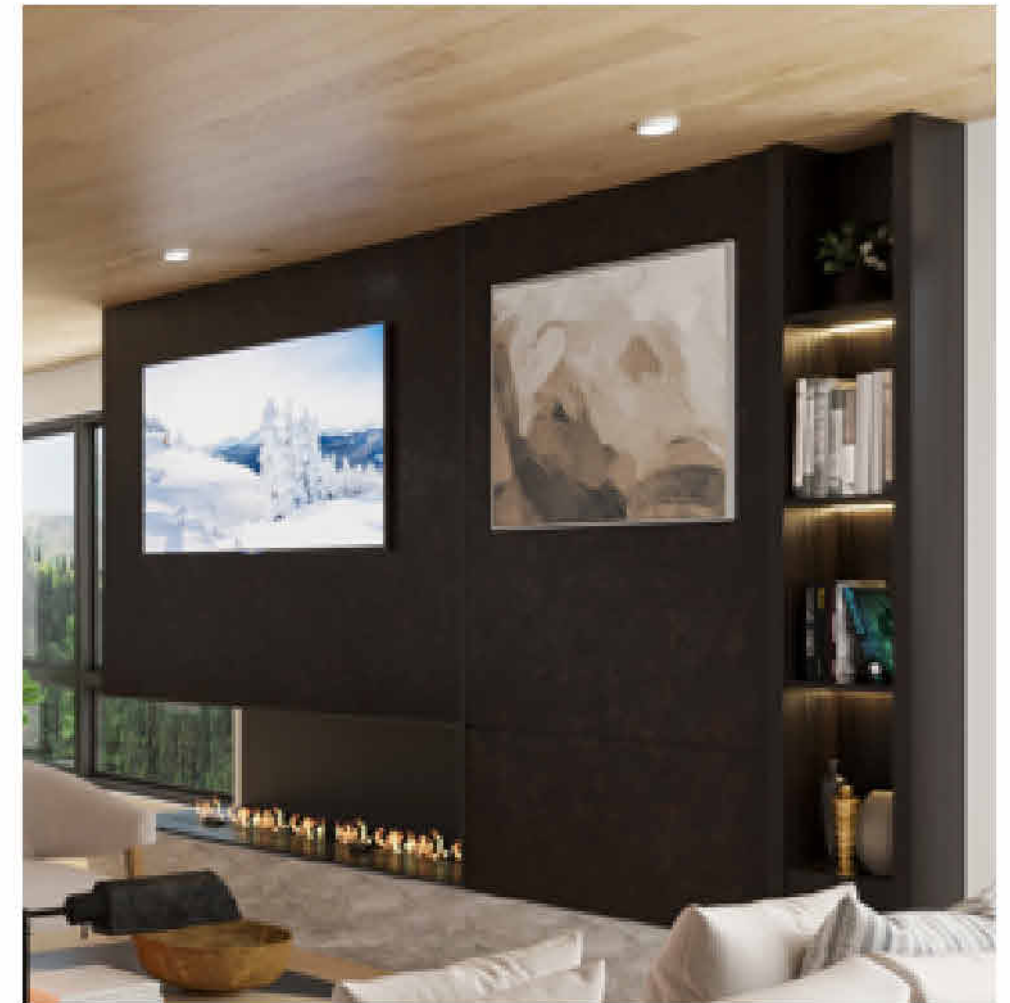

### FIREPLACE INSERT

**FLARE FIREPLACE**  
Flare RC-60-H  
\*Cottage White Pebbles

**KITCHEN FINISHES**

WALL FINISH

**W010**  
**BENJAMIN MOORE**  
Color: Huntington White  
Finish: Eggshell

HARDWOOD FLOORING