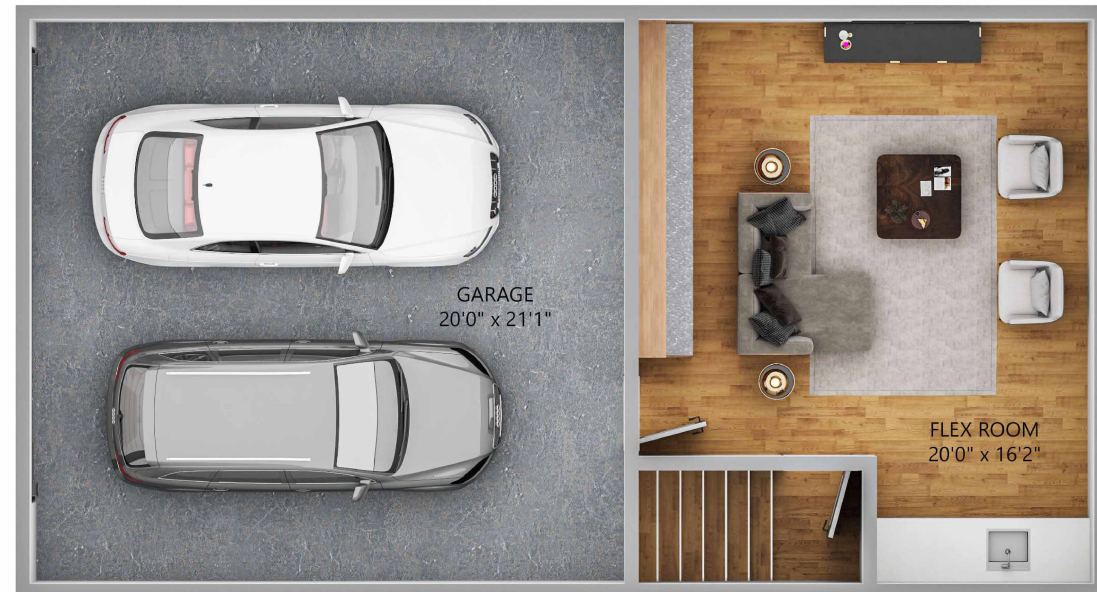

EARTH PALETTE

GARAGE LEVEL

GARAGE: 439 SF  
HEATED AREA: 368 SF

LEVEL 1

HEATED AREA: 894 SF

LEVEL 2

HEATED AREA: 894 SF

LEVEL 3