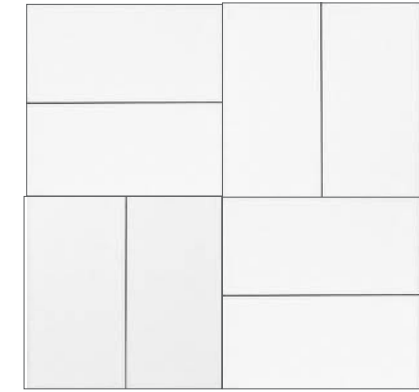

SHOWER WALL

W04
WHITE SUBWAY TILE
Size: 3" x 6"