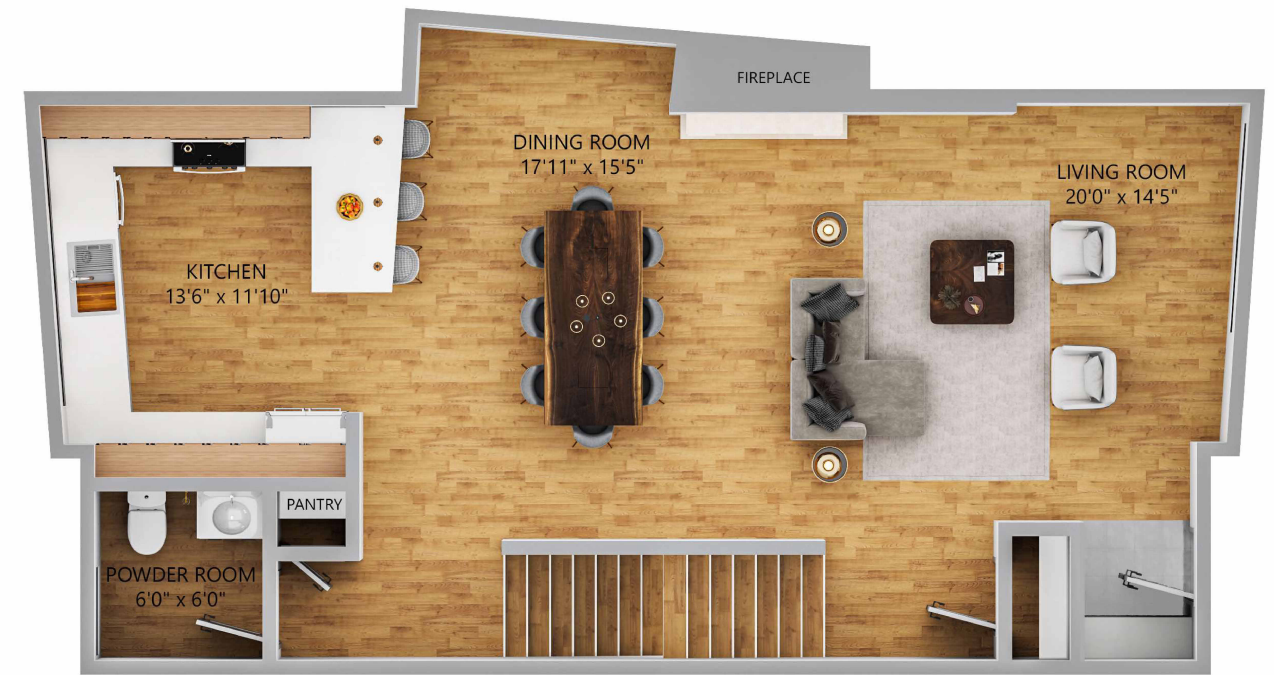

EARTH PALETTE

GARAGE LEVEL

GARAGE: 439 SF  
HEATED AREA: 368 SF

LEVEL 1

HEATED AREA: 894 SF

LEVEL 2

HEATED AREA: 894 SF

LEVEL 3